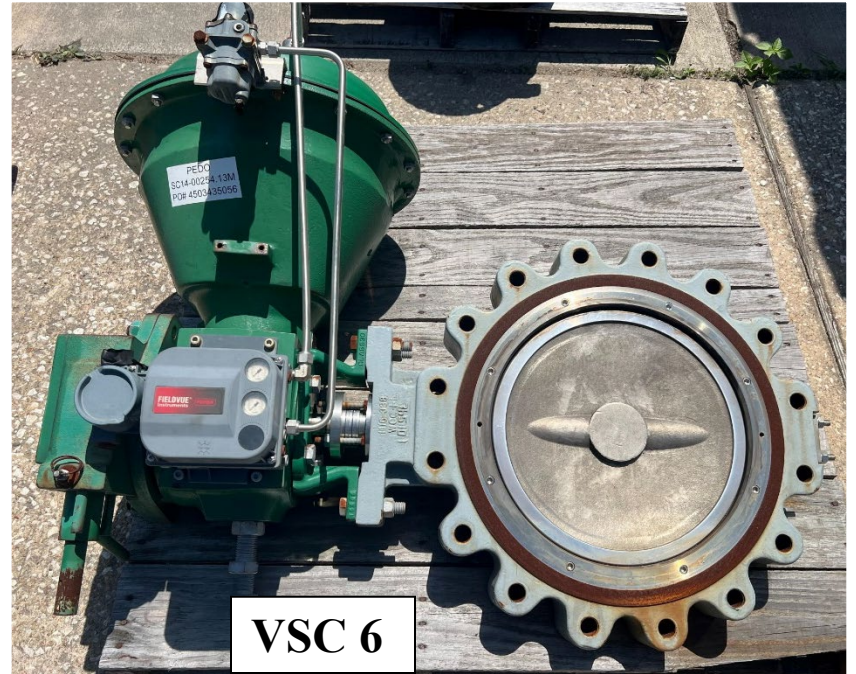

# SLE 25-008 Control Valve, Relief Valve & Actuator Sale