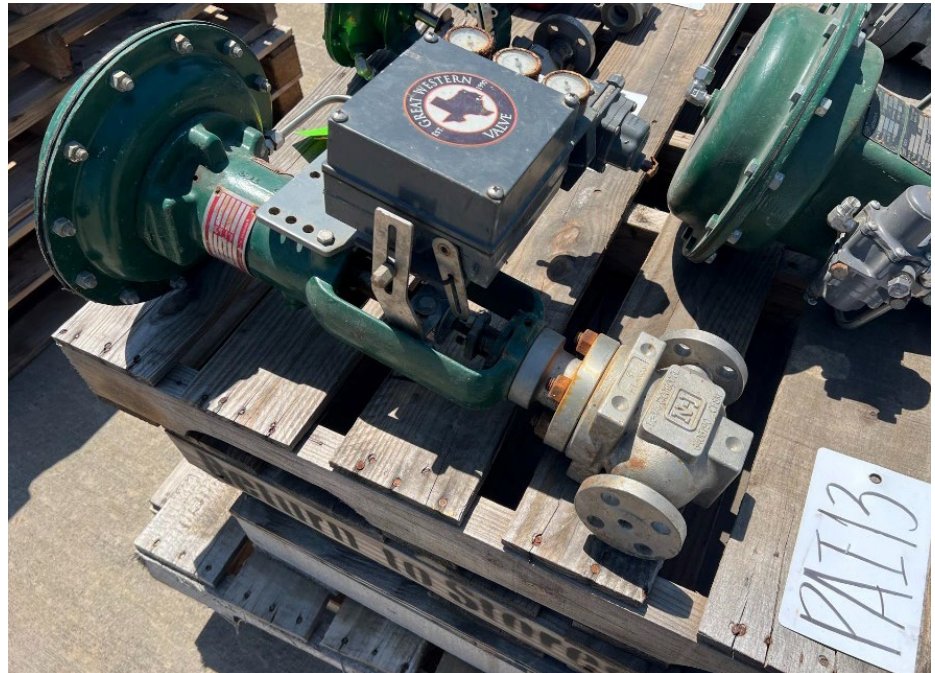

# SLE 25-008 Control Valve, Relief Valve & Actuator Sale