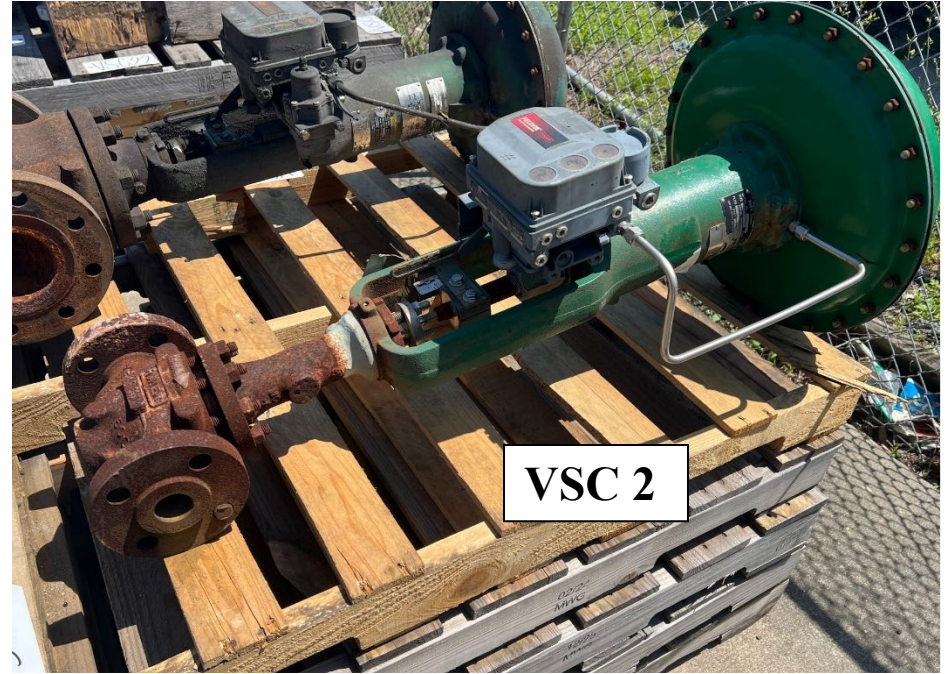

# SLE 25-008 Control Valve, Relief Valve & Actuator Sale